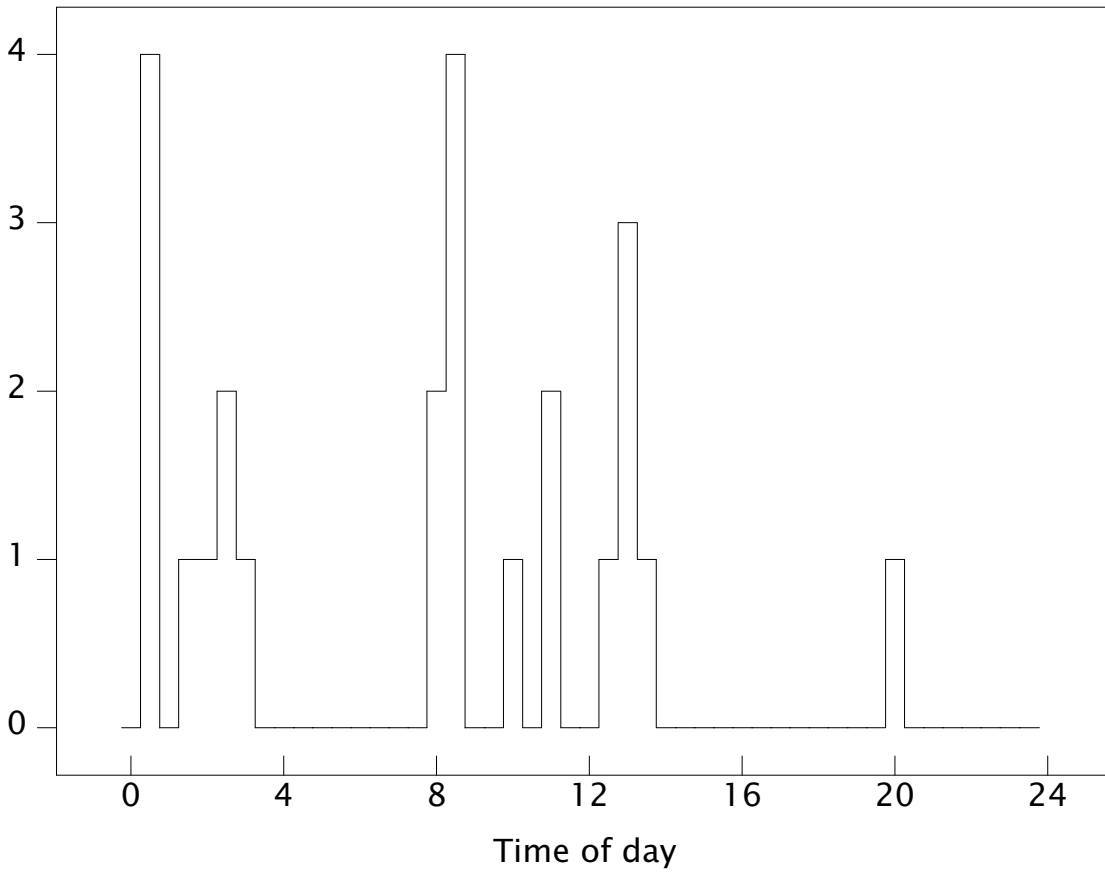

quntile.net Broadband performance

Log period: Sep 26 - Nov 28

Uplink and Downlink speed - Mbps

Current: down=80.00 up=20.00 Mbps

Line resets per day

Last re-sync: 6 days ago

Total resets during logging period: 63

Resets by Time-of-day over the last 53 days

Total events: 24

Histogram bins: 30 min