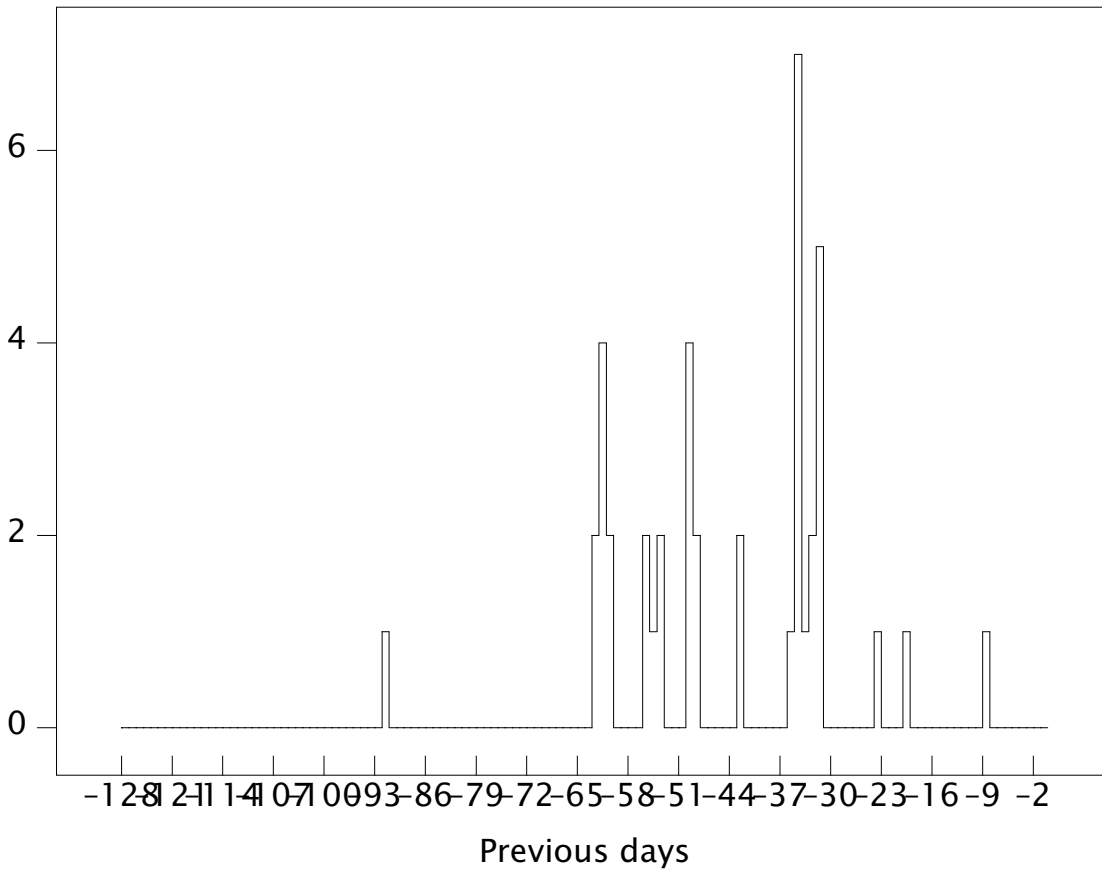

quntile.net ADSL performance

Log period: Sep 15 - Jan 20

Uplink and Downlink speed - Mbps

Current: down=80.00 up=20.00 Mbps

NB: 40 outages, each of less than 2 secs, not shown for clarity

Line resets per day

Last re-sync: 37 days ago

Total resets during logging period: 41

Resets by Time-of-day over the last -128 days

Total events: 41

Histogram bins: 30 min