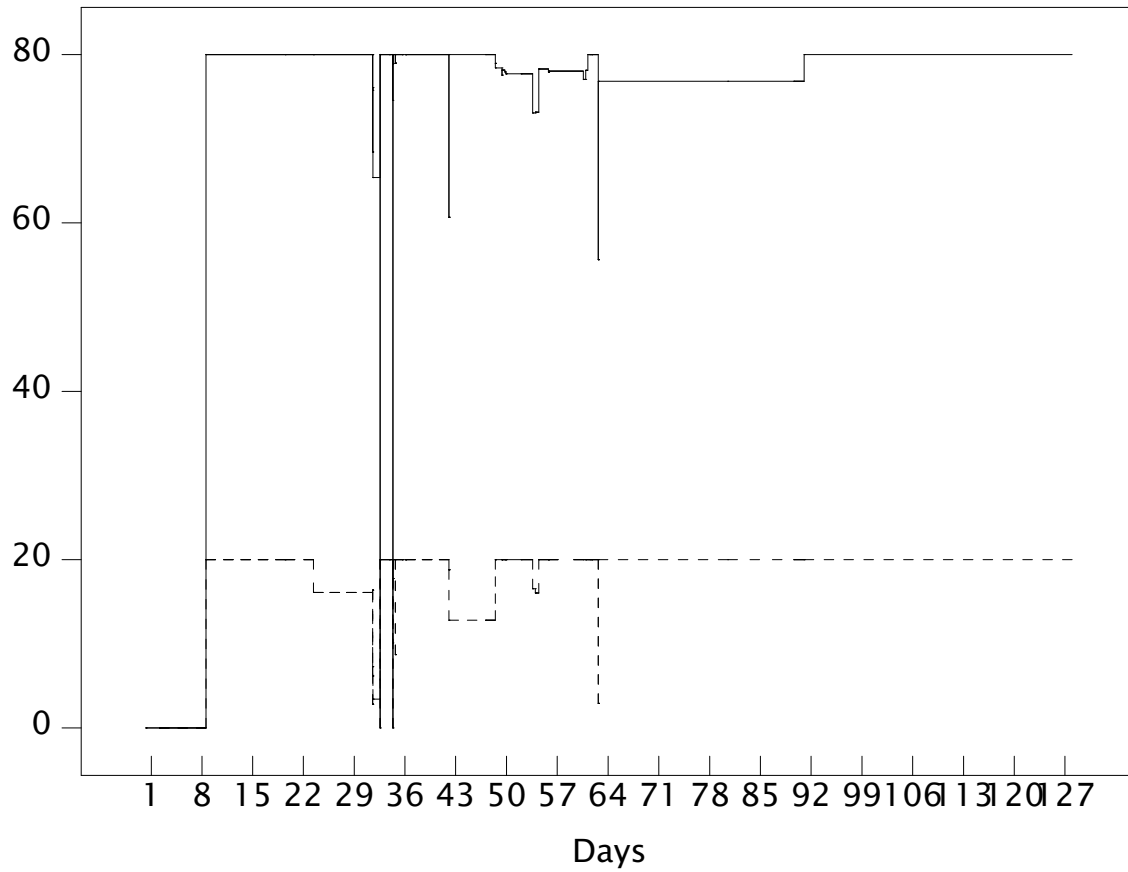

quntile.net ADSL performance

Log period: Sep 15 - Jan 20

Uplink and Downlink speed - Mbps

Current: down=80.00 up=20.00 Mbps

NB: 40 outages, each of less than 2 secs, not shown for clarity

Line resets per day

Last re-sync: 37 days ago

Total resets during logging period: 41

Resets by Time-of-day over the last -128 days

Total events: 41

Histogram bins: 30 min