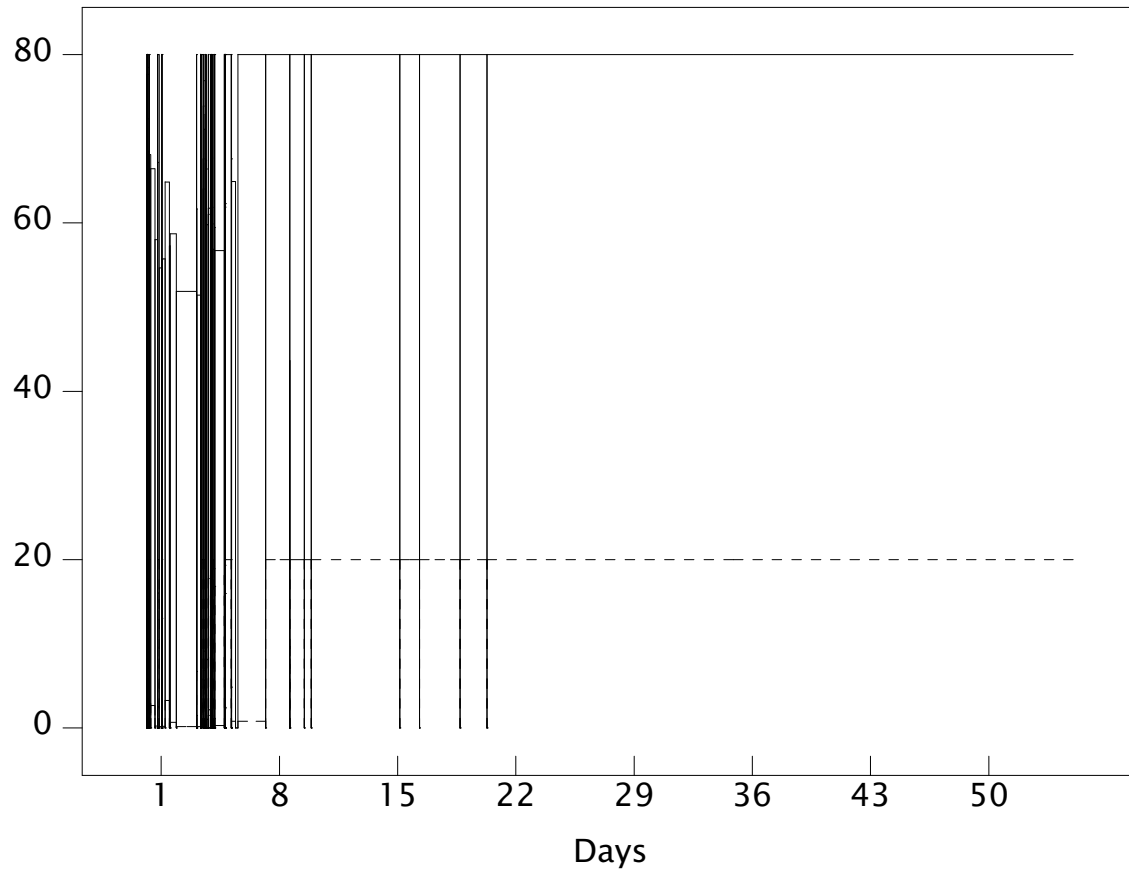

quntile.net ADSL performance

Log period: Dec 29 - Feb 1

Uplink and Downlink speed - Mbps

Current: down=0.00 up=0.00 Mbps

NB: 1 outages, each of less than 0 secs, not shown for clarity

Line resets per day

Last re-sync: today at 06:58:36

Total resets during logging period: 290

Resets by Time-of-day over the last 30 days

Histogram bins: 30 min