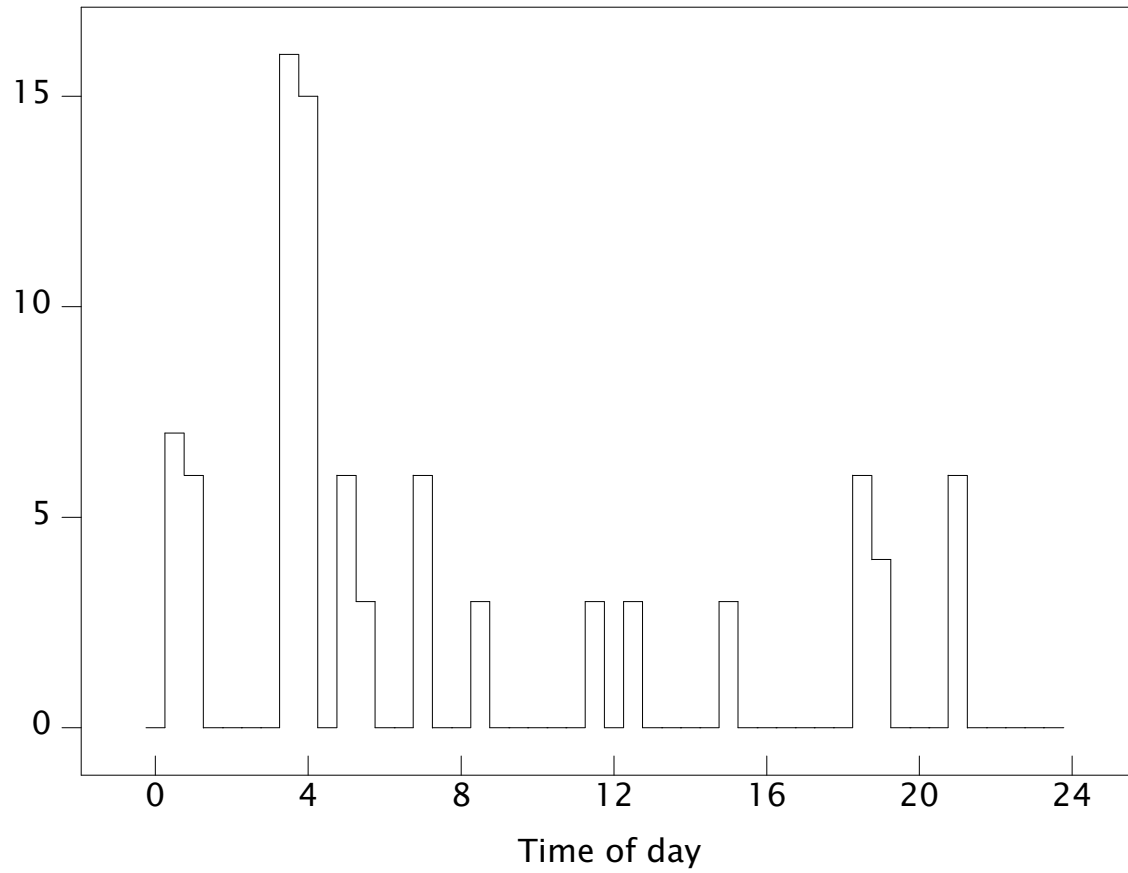

quntile.net ADSL performance

Log period: Dec 29 - Feb 1

Uplink and Downlink speed - Mbps

Current: down=0.00 up=0.00 Mbps

NB: 1 outages, each of less than 0 secs, not shown for clarity

Line resets per day

Last re-sync: today at 06:58:36

Total resets during logging period: 290

Resets by Time-of-day over the last 30 days

Histogram bins: 30 min