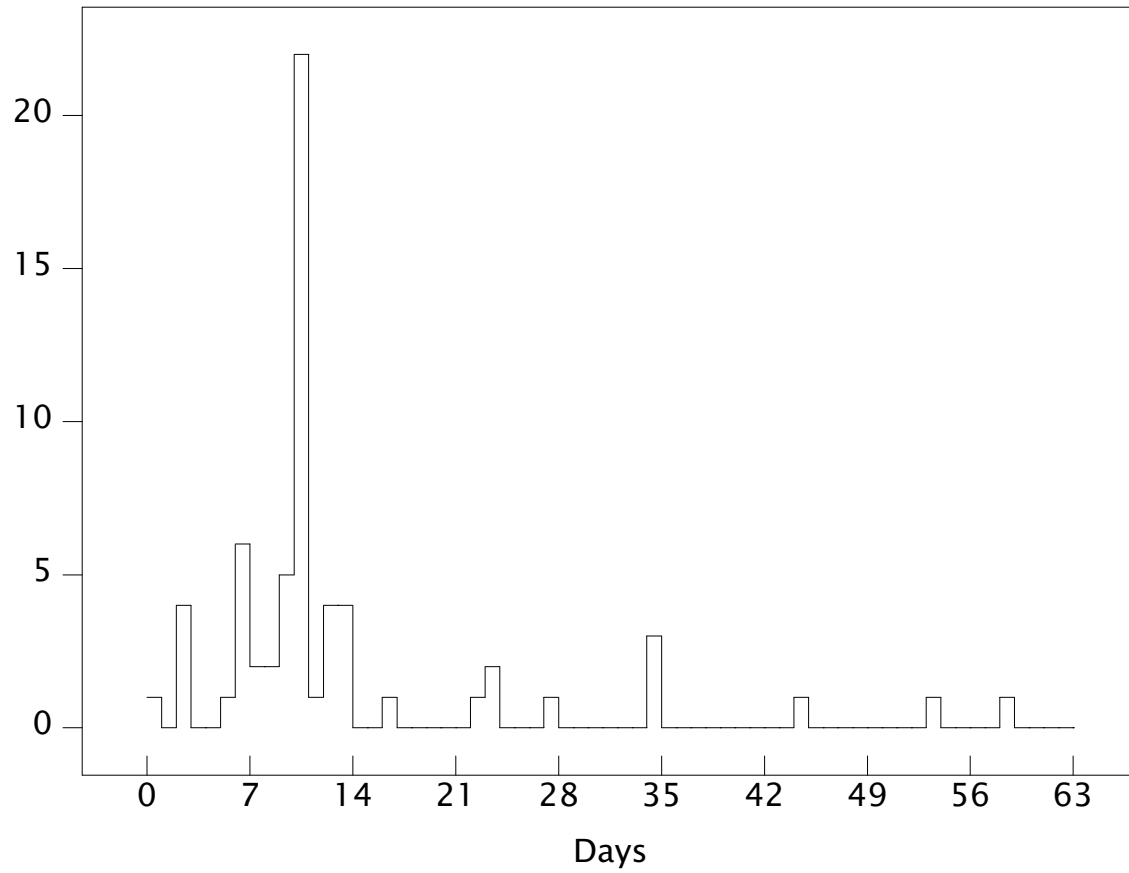

quntile.net Broadband performance

Log period: Sep 26 - Nov 28

Uplink and Downlink speed - Mbps

Current: down=80.00 up=20.00 Mbps

Line resets per day

Last re-sync: 6 days ago

Total resets during logging period: 63

Resets by Time-of-day over the last 53 days

Total events: 24

Histogram bins: 30 min