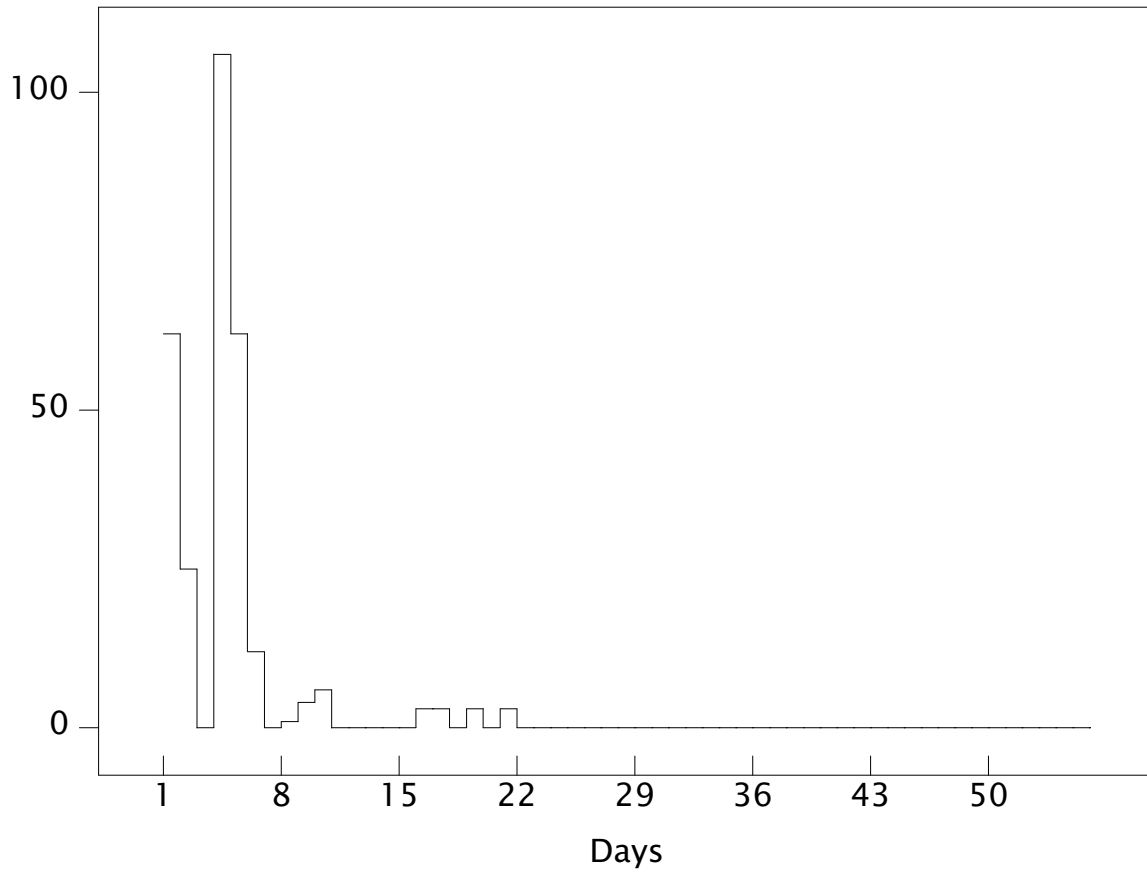

quntile.net ADSL performance

Log period: Dec 29 - Feb 1

Uplink and Downlink speed - Mbps

Current: down=0.00 up=0.00 Mbps

NB: 1 outages, each of less than 0 secs, not shown for clarity

Line resets per day

Last re-sync: today at 06:58:36

Total resets during logging period: 290

Resets by Time-of-day over the last 30 days

Histogram bins: 30 min