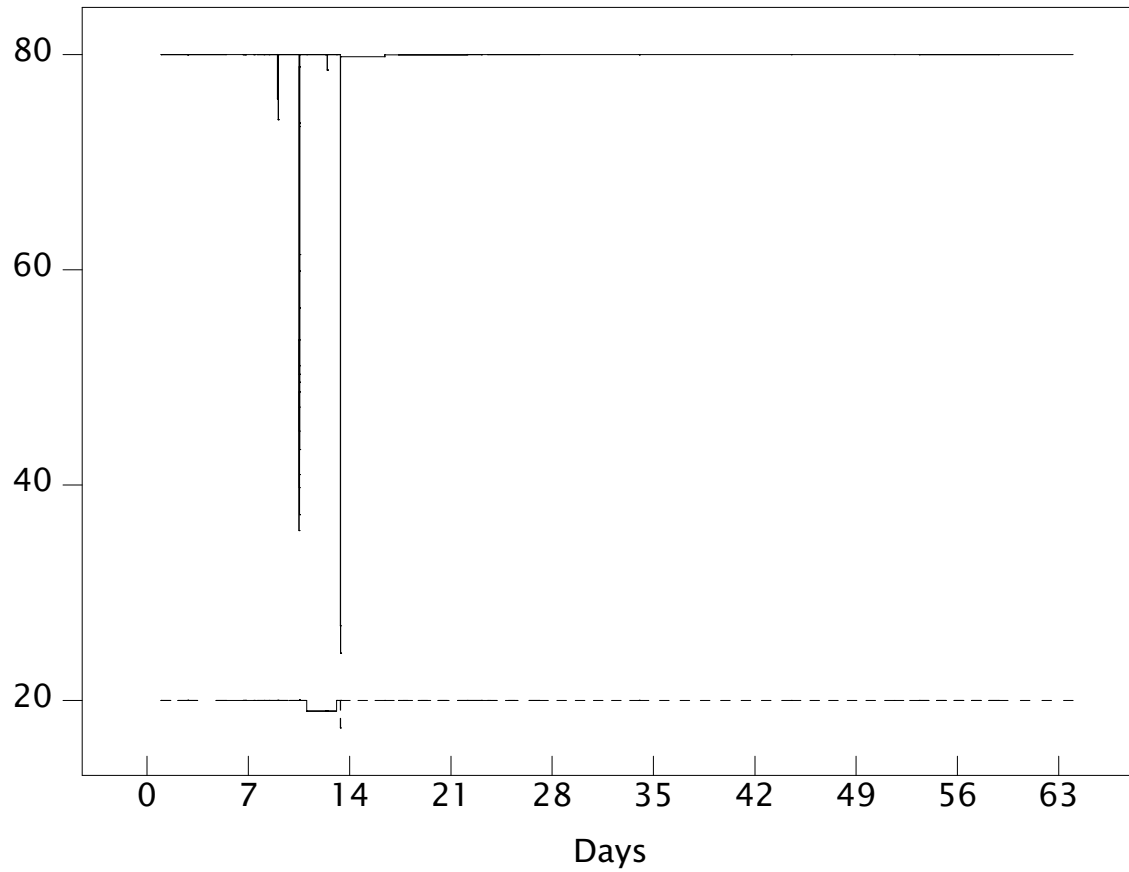

quntile.net Broadband performance

Log period: Sep 26 - Nov 28

Uplink and Downlink speed - Mbps

Current: down=80.00 up=20.00 Mbps

Line resets per day

Last re-sync: 6 days ago

Total resets during logging period: 63

Resets by Time-of-day over the last 53 days

Total events: 24

Histogram bins: 30 min