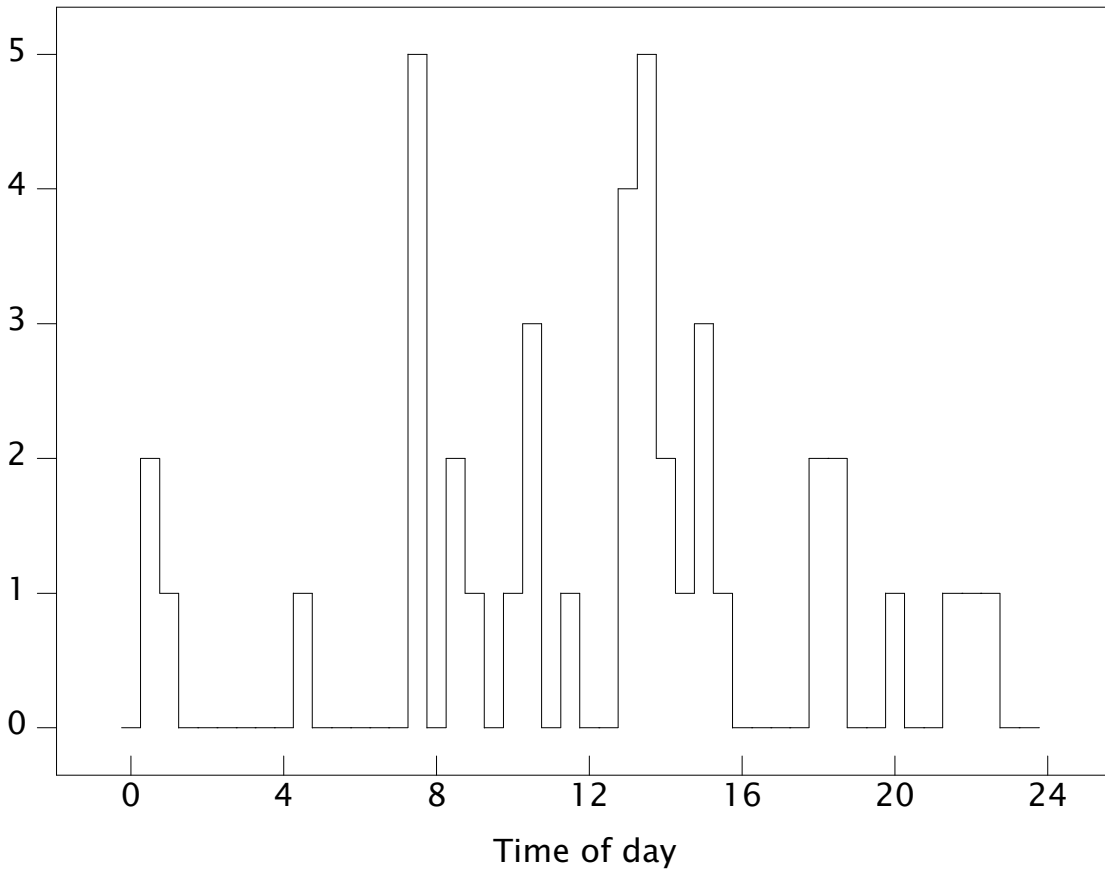

quntile.net ADSL performance

Log period: Sep 15 - Jan 20

Uplink and Downlink speed - Mbps

Current: down=80.00 up=20.00 Mbps

NB: 40 outages, each of less than 2 secs, not shown for clarity

Line resets per day

Last re-sync: 37 days ago

Total resets during logging period: 41

Resets by Time-of-day over the last -128 days

Total events: 41

Histogram bins: 30 min